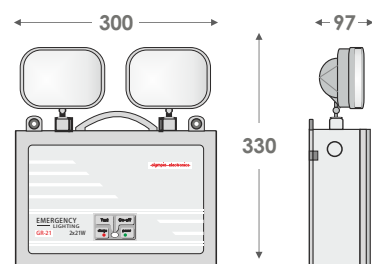

Lounge

SLD-28/SP, SLD-28/CBS/SP:
289 x 180 x 34
SLD-34/SP, SLD-34/CBS/SP:
343 x 250 x 34
SLD-44/SP, SLD-44/CBS/SP:
443 x 300 x 34

Z, H, Θ & Ι.