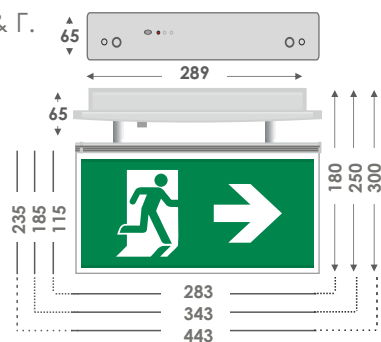

<38>

Eco

ZLD-28, ZLD-28/CBS
290 x 152 x 38
ZLD-34, ZLD-34/CBS:
350 x 220 x 38
ZLD-44, ZLD-44/CBS:
450 x 272 x 38

Δ & Ε.

B & Γ.

<34>

Lounge

SLD-28/SP, SLD-28/CBS/SP:
289 x 180 x 34
SLD-34/SP, SLD-34/CBS/SP:
343 x 250 x 34
SLD-44/SP, SLD-44/CBS/SP:
443 x 300 x 34